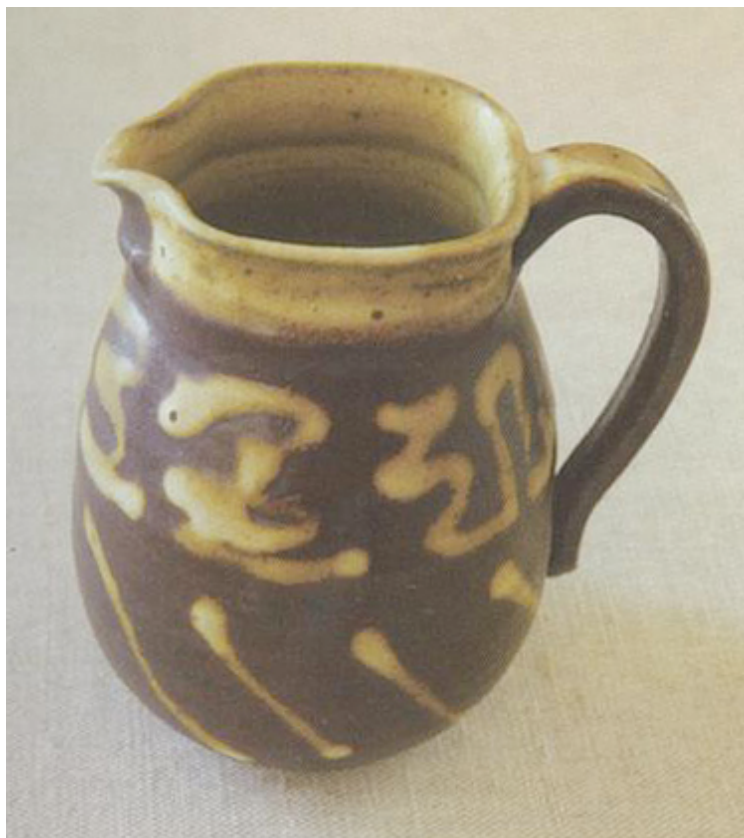

reform

GALLERY

Mary Tuthill Lindheim

Small Pitcher with squared mouth
Stoneware, dark clay, clear & opaque glazes

USA, 1955
4.7" x 4"

650